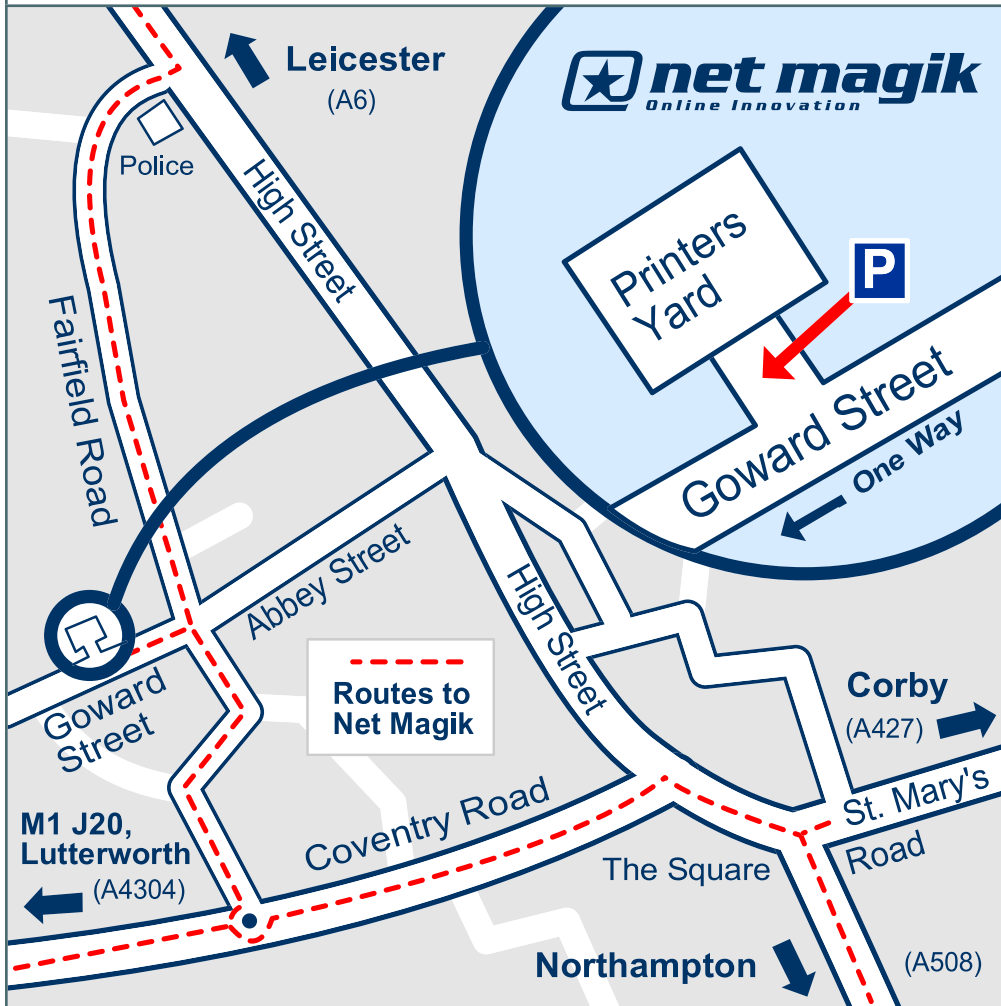

*more than you expect from a website provider*

01858 419107  
netmagik.net

Net Magik  
Printer's Yard  
20 Goward Street  
Market Harborough  
Leicestershire  
LE16 9AF